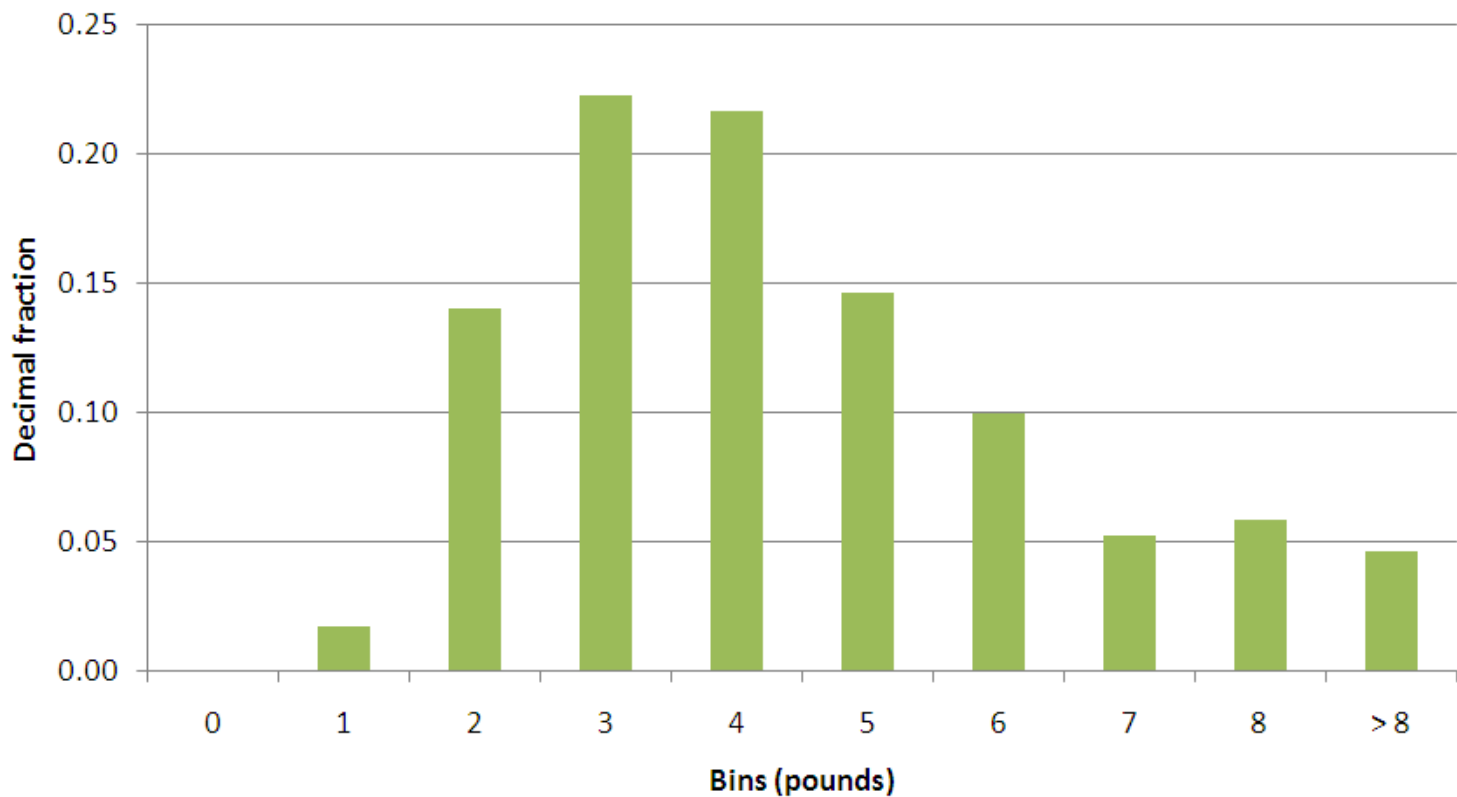

Oahu: Uhu (misc): Spearing