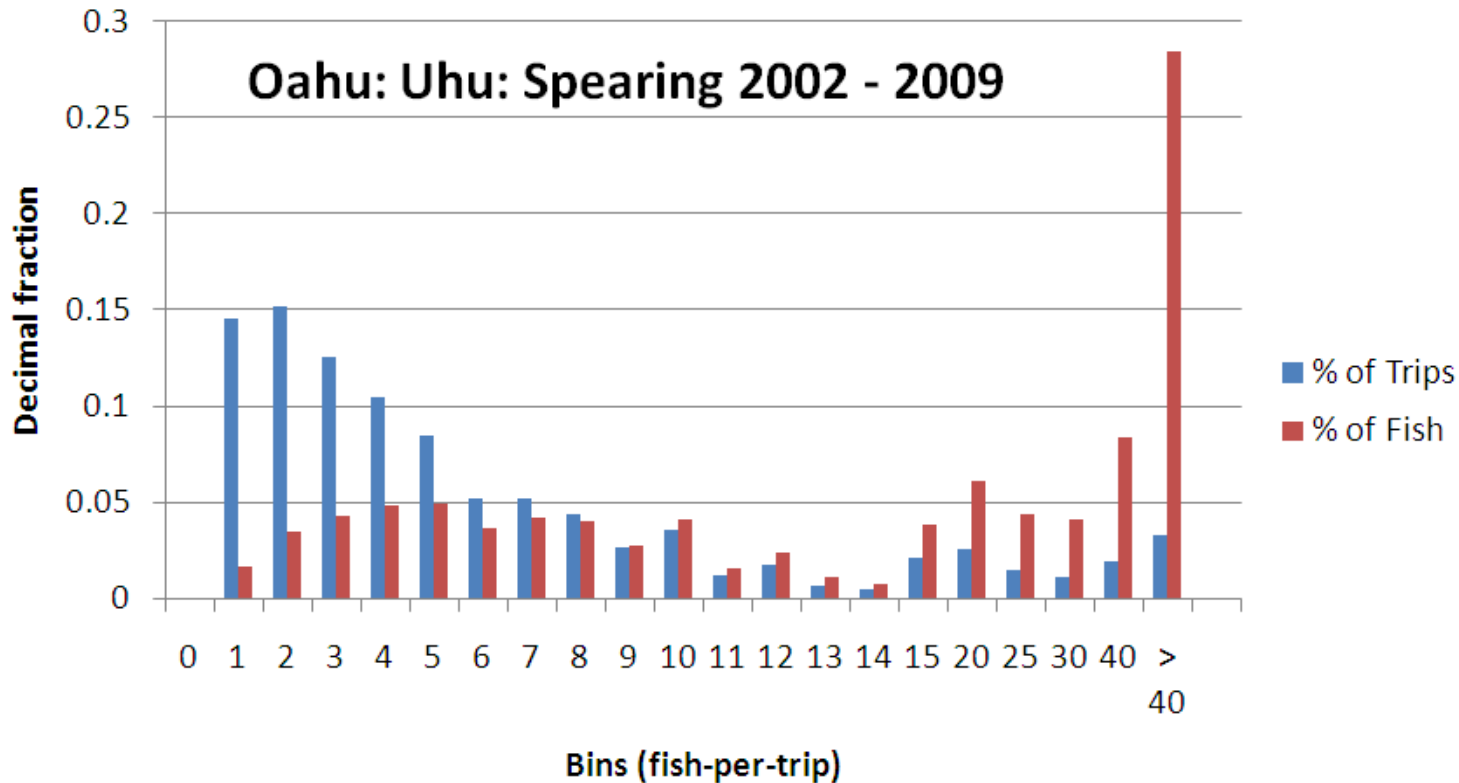

Oahu: Uhu: Spearing 2002 - 2009