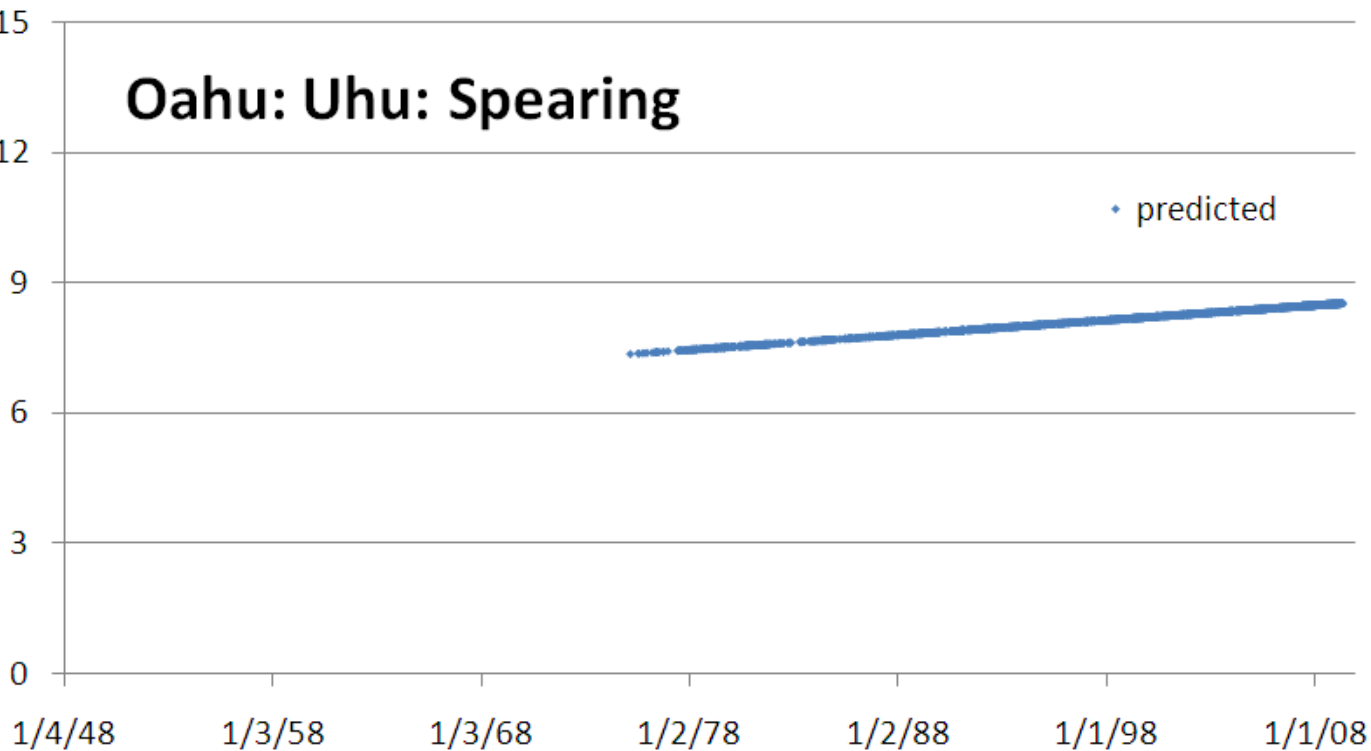

Oahu: Uhu: Spearing

Uhu per report (per trip)

• predicted

1/4/48

1/3/58

1/3/68

1/2/78

1/2/88

1/1/98

1/1/08

15
12
9
6
3
0