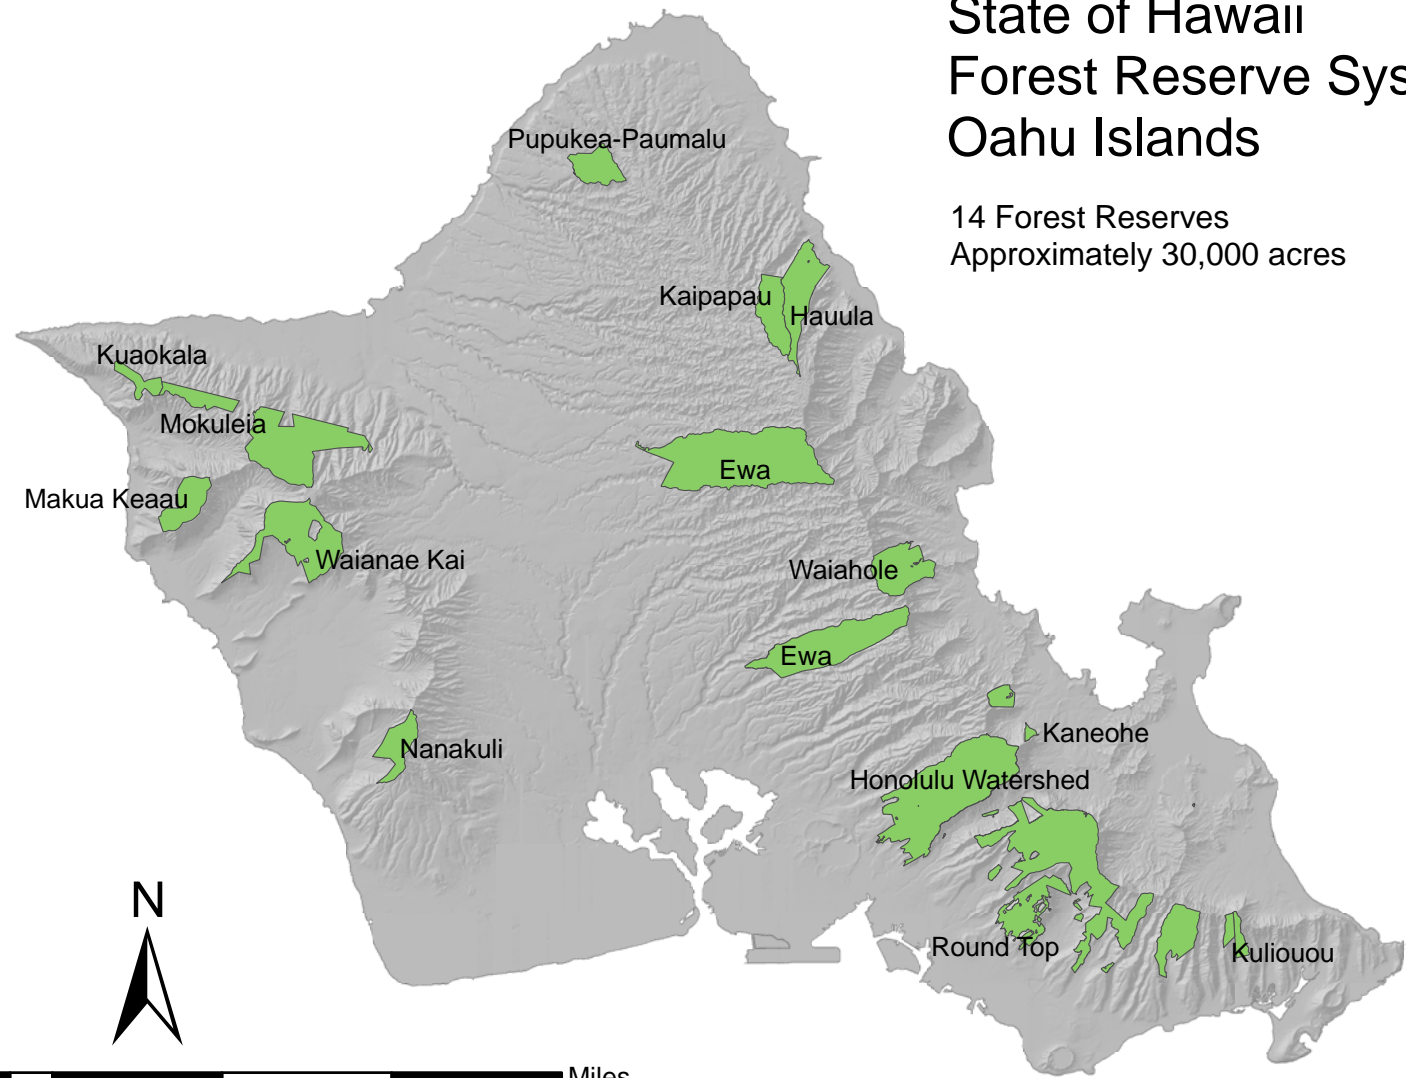

State of Hawaii Forest Reserve System Oahu Islands

14 Forest Reserves
Approximately 30,000 acres

November 2007