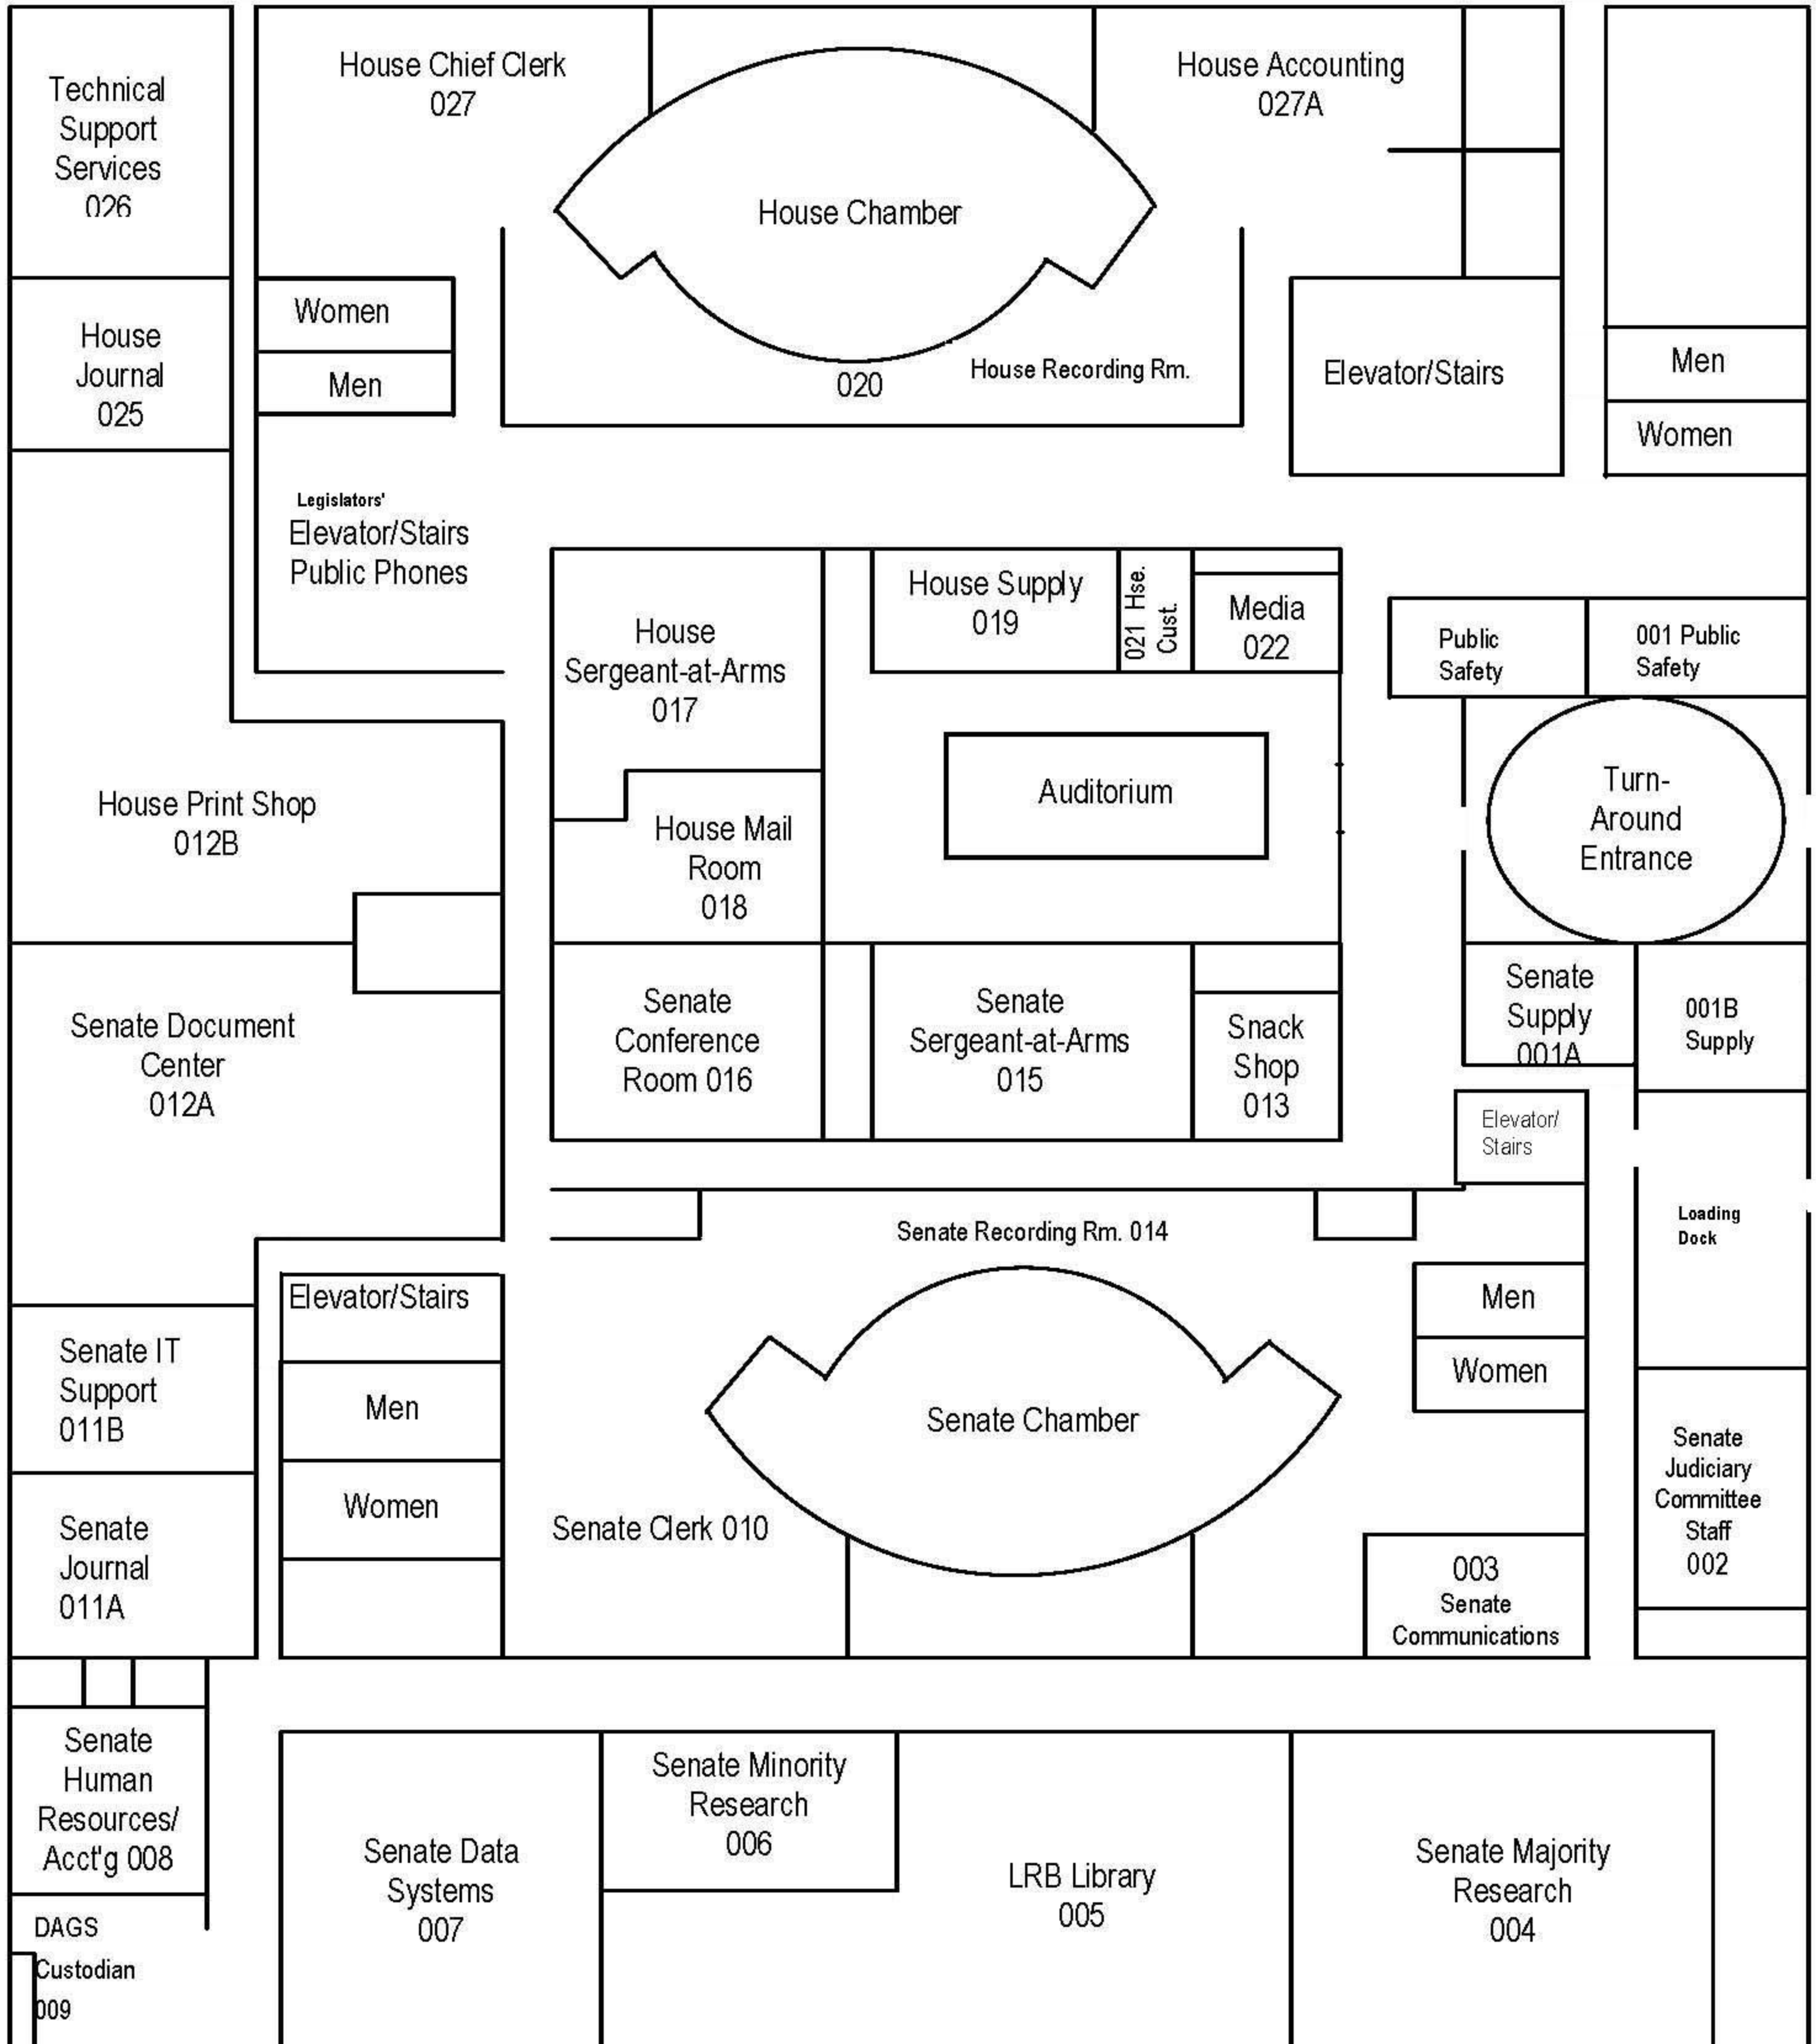

HAWAI'I STATE CAPITOL CHAMBER FLOOR

Makai  Mauka

STATE CAPITOL THIRD FLOOR

Makai  Mauka

STATE CAPITOL FOURTH FLOOR

BERETANIA STREET