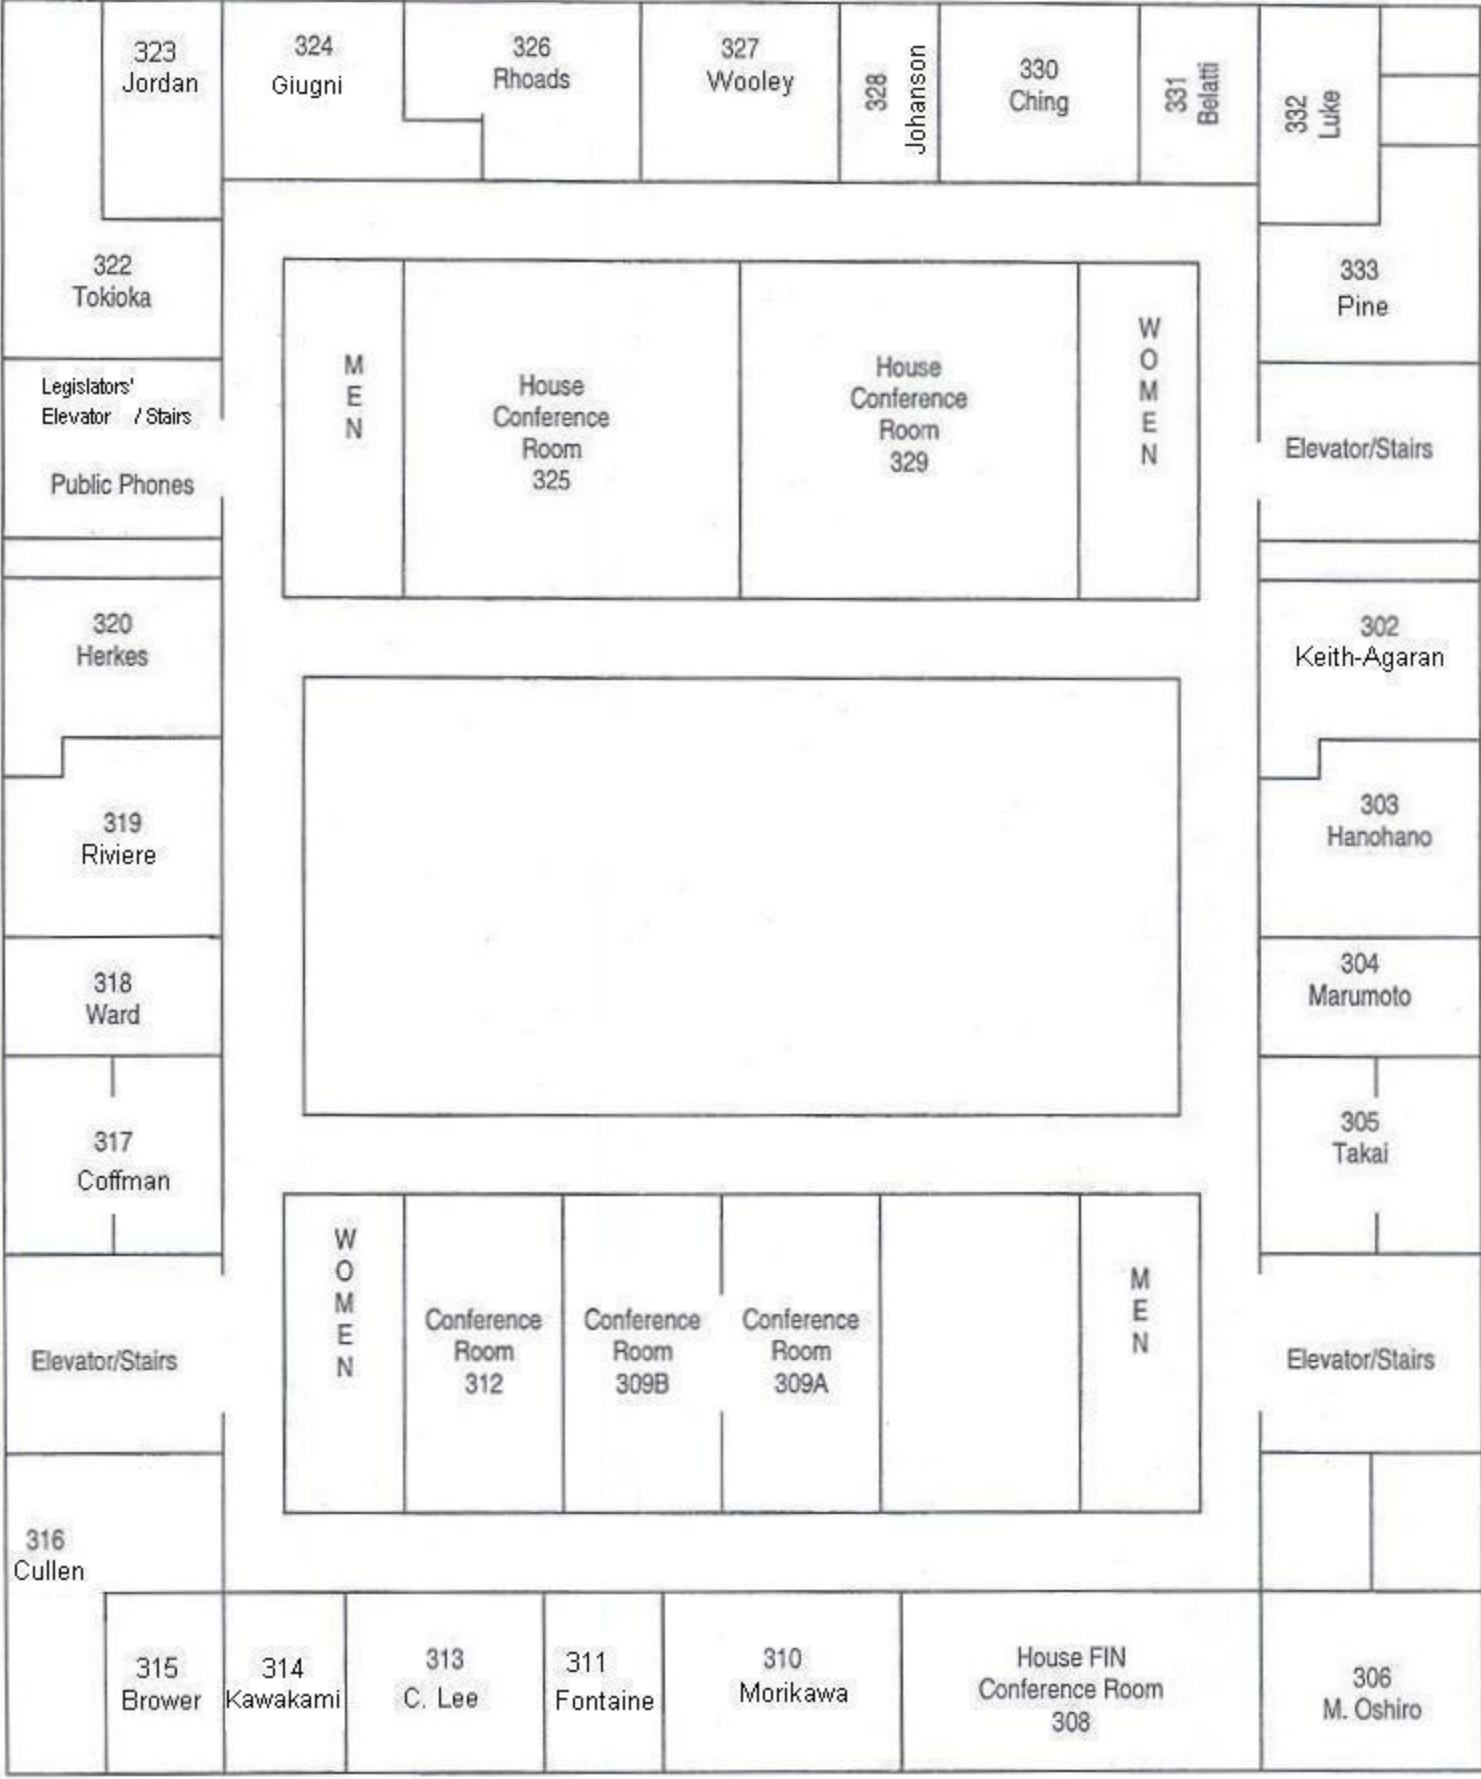

HAWAI'I STATE CAPITOL CHAMBER FLOOR

Makai  Mauka

STATE CAPITOL THIRD FLOOR

Makai  Mauka

STATE CAPITOL FOURTH FLOOR

BERETANIA STREET