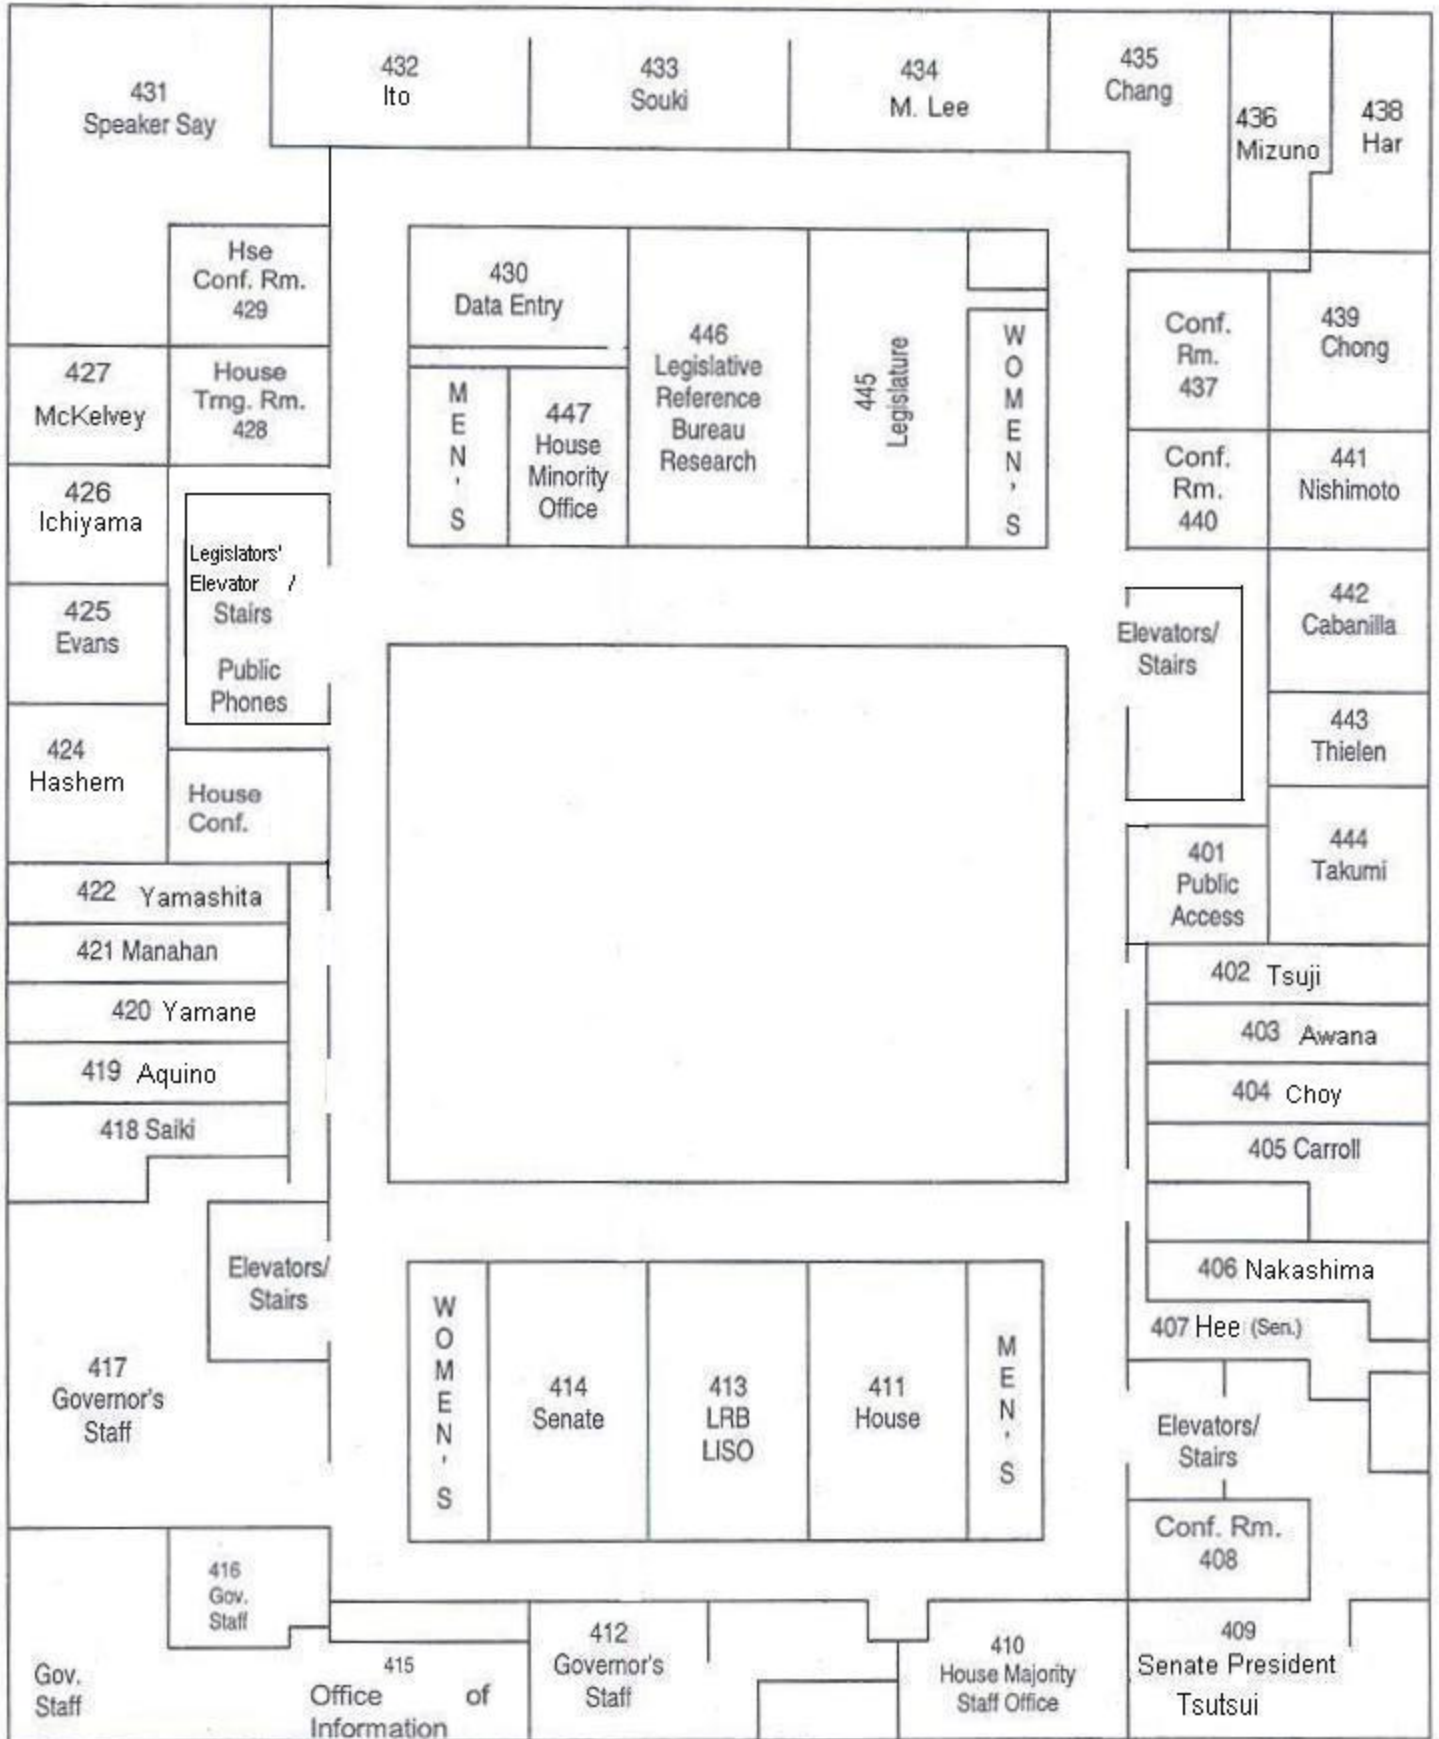

HAWAI'I STATE CAPITOL CHAMBER FLOOR

Makai  Mauka

STATE CAPITOL THIRD FLOOR

Makai  Mauka

STATE CAPITOL FOURTH FLOOR

BERETANIA STREET